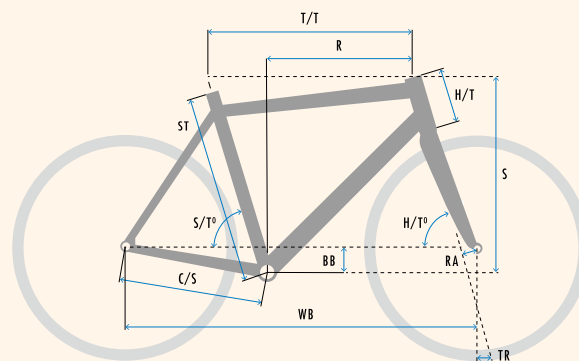

SPECIFICATIONS

WEIGHT	♂ 16.9 kg ♀ 17.3 kg
SIZES	♂ S(50)-M(54)-L(57)-XL(60)-XXL(63) ♀ XS(47)-S(50)-M(53)-L(56)-XL(59)
COLOUR	Onix high gloss
FRAME	Super smooth welded premium 6061 aluminium with eccentric bottom bracket. Fully internal shifter, brake and lighting cables. KOGA Light Design. Integrated headset with steering limiter.
FRONT FORK	KOGA alloy Feathershock 2.0 – 30mm travel with integrated steering limiter
HEADSET	Industrial bearing - Integrated in frame
HANDLEBAR	KOGA Ergosport Touring alloy
STEM	KOGA adjustable with integrated cable guidance
HANDLEBAR TAPE/GRIPS	KOGA Sport
DISC-/HYDRAULIC BRAKE SET (F)	Shimano MT201/UR300 hydraulic disc brake, FM type
DISC-/HYDRAULIC BRAKE SET (R)	Shimano MT201 hydraulic disc brake, FM type
ROTOR FRONT	Shimano RT-54 160mm
ROTOR REAR	Shimano RT-54 160mm
INTERNAL GEAR HUB	Shimano Nexus 8
SHIFT LEVER (R)	Shimano Nexus 8
CHAIN	Gates Carbondrive CDN Belt
CRANK SET	Gates Carbondrive FC-S550 CDX
BOTTOM BRACKET	Gates
CASSETTE	Gates CDC 24T
FRONT HUB	Shutter Precision PL-7
TIRE (F)	Schwalbe Spicer Plus 40-622
TIRE (R)	Schwalbe Spicer Plus 40-622
TUBE	Schwalbe
RIM (F)	Ryde Rival21 Disc
RIM (R)	Ryde Rival21 Disc
SPOKES	Sapim Strong
SADDLE	Selle Royal Vivo Ergo
SEAT POST	KOGA alloy shock absorbing suspension seat post 27.2 mm
CHAIN GUARD	KOGA
MUDGUARD (F)	KOGA 46mm
MUDGUARD (R)	KOGA 46mm
HEADLIGHT	KOGA Premium Integrated
REAR LIGHT	KOGA Integrated
REAR CARRIER	KOGA F3 with MIK system
KICKSTAND	Ursus Mooi
BELL	KOGA Compact
RING LOCK	AXA Victory ART ** Approved
PEDALS	KOGA Sole-Mate

GEOMETRY

♂ GENTS

SIZE	ST	T/T	C/S	WB	BB	RA	H/T°	S/T°	TR	H/T	R	S
S	500	600	460	1100	60	45	70.5	72	-	125	402	608
M	540	615	460	1092	60	45	71.5	71	-	140	399	627
L	570	630	460	1107	60	45	71.5	71	-	155	409	641
XL	600	645	460	1122	60	45	71.5	71	-	185	415	669
XXL	630	660	460	1137	60	45	71.5	71	-	200	425	684